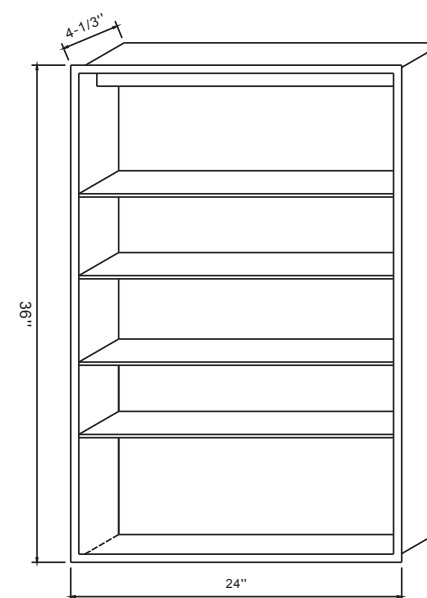

SPECIFICATIONS / TECHNICAL DATA

LED ALUMINUM MEDICINE CABINET

24"

ATTENTION! Dimensions may vary by up to 3/8". It is highly recommended to pull all dimensions of actual model for installation and measuring purposes.

MODEL# AMH2436-L