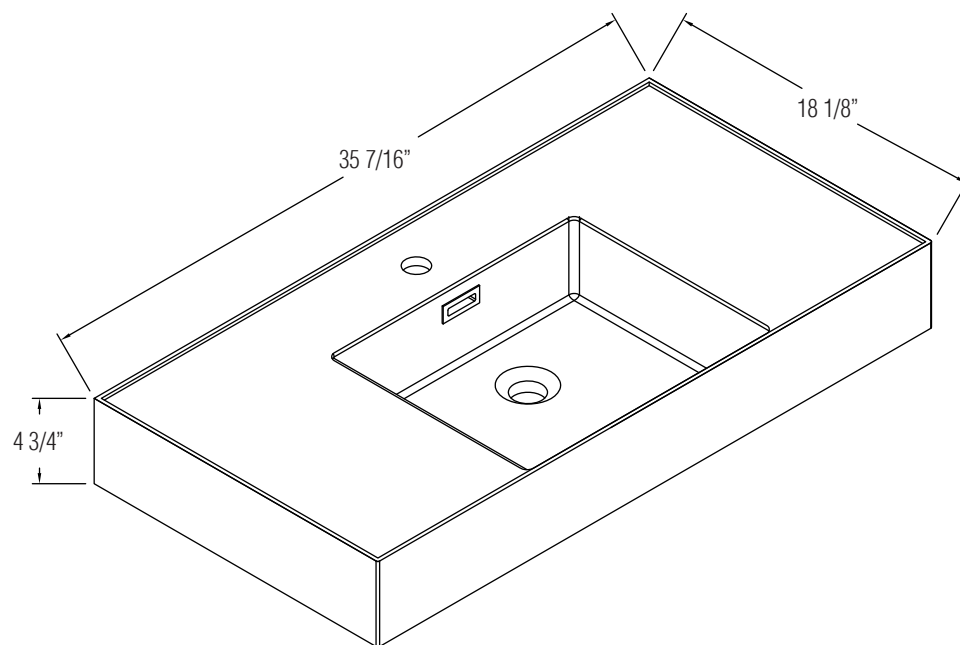

SPECIFICATIONS / TECHNICAL DATA

CROWNPOINT SINK

36"

11.15.2024

ATTENTION! Dimensions may vary by up to 3/8". It is highly recommended to pull all dimensions of actual model for installation and measuring purposes.

MODEL# VC3618