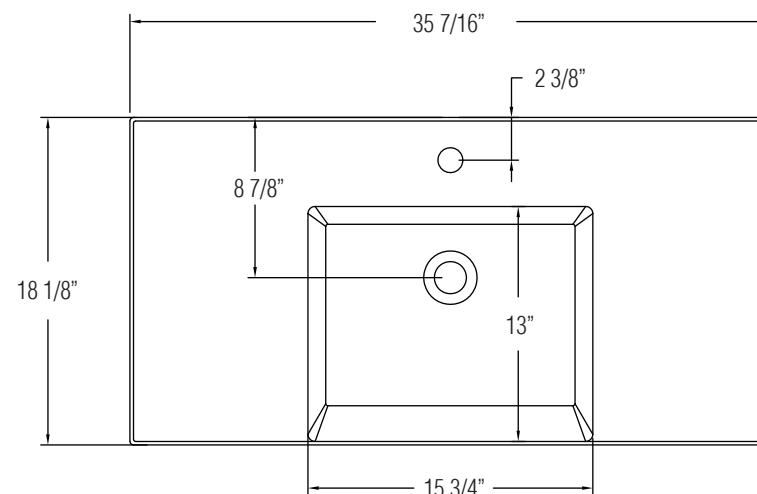

SPECIFICATIONS / TECHNICAL DATA

CROWNPOINT SINK

36"

11.15.2024

ATTENTION! Dimensions may vary by up to 3/8". It is highly recommended to pull all dimensions of actual model for installation and measuring purposes.

MODEL# VC3618