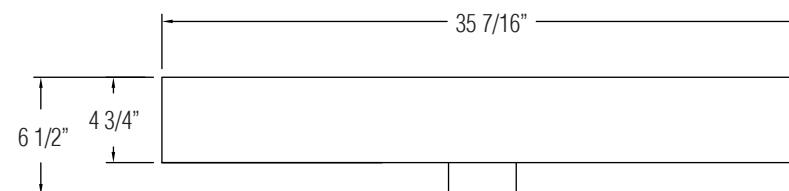

SPECIFICATIONS / TECHNICAL DATA

CROWNPOINT SINK

36"

11.15.2024

ATTENTION! Dimensions may vary by up to 3/8". It is highly recommended to pull all dimensions of actual model for installation and measuring purposes.