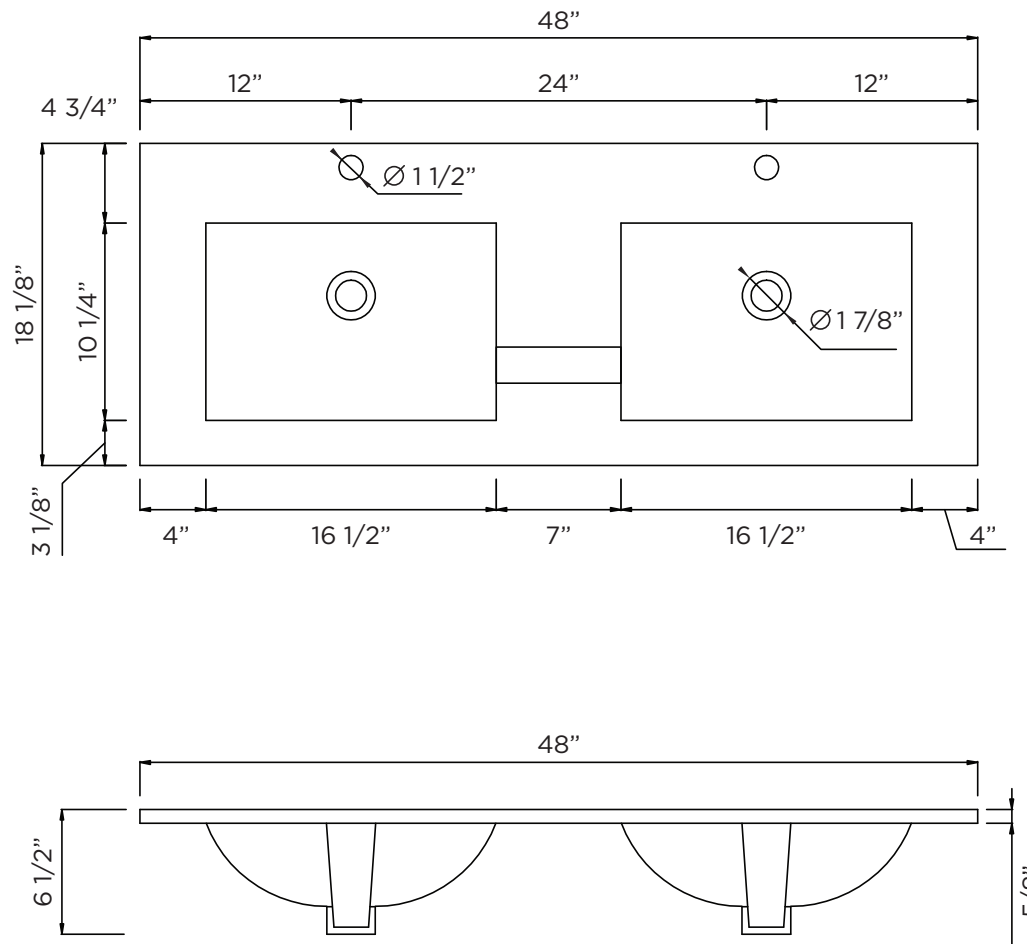

SPECIFICATIONS / TECHNICAL DATA

FRAMEPORT SINK

48" DOUBLE

SOAKING DEPTH: 3 1/8"

11.25.2024

ATTENTION! Dimensions may vary by up to 3/8". It is highly recommended to pull all dimensions of actual model for installation and measuring purposes.

MODEL# VE4818DBW