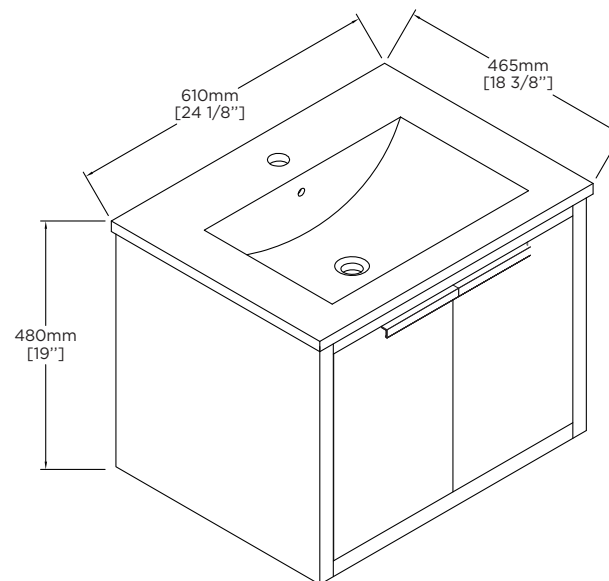

SPECIFICATIONS / TECHNICAL DATA

**KINGSFORD
VANITY COLLECTION**

**WITH DOORS
24"**

ATTENTION! Dimensions may vary by up to 3/8". It is highly recommended to pull all dimensions of actual model for installation and measuring purposes.

MODEL# K124-DO