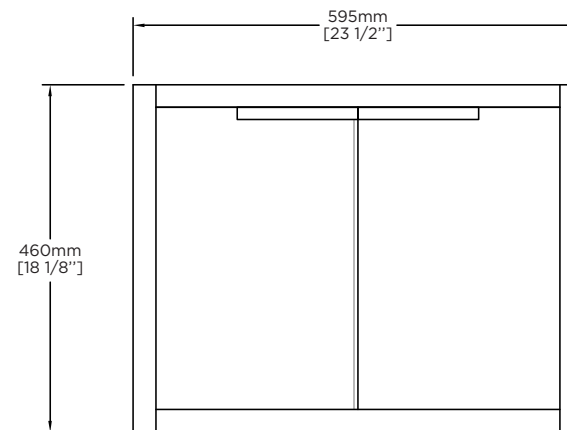

SPECIFICATIONS / TECHNICAL DATA

**KINGSFORD
VANITY COLLECTION**

**WITH DOORS
24"**

ATTENTION! Dimensions may vary by up to 3/8". It is highly recommended to pull all dimensions of actual model for installation and measuring purposes.

MODEL# K124-DO