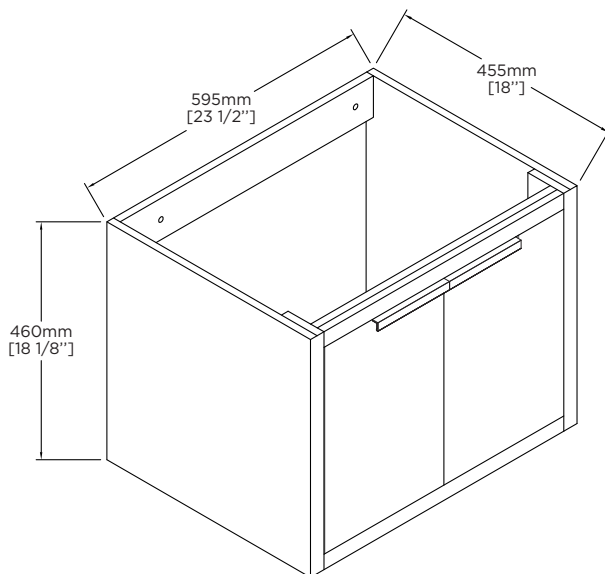

SPECIFICATIONS / TECHNICAL DATA

**KINGSFORD
VANITY COLLECTION**

**WITH DOORS
24"**

ATTENTION! Dimensions may vary by up to 3/8". It is highly recommended to pull all dimensions of actual model for installation and measuring purposes.

MODEL# K124-DO