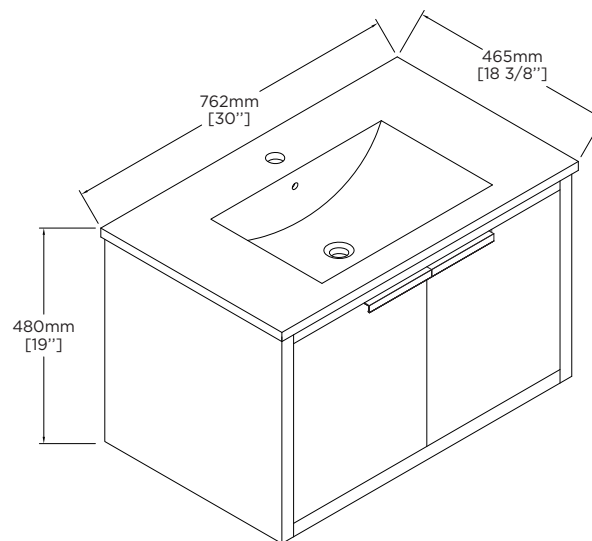

**SPECIFICATIONS / TECHNICAL DATA**

**KINGSFORD  
VANITY COLLECTION**

**WITH DOORS  
30"**

*ATTENTION! Dimensions may vary by up to 3/8". It is highly recommended to pull all dimensions of actual model for installation and measuring purposes.*

**MODEL# K130-DO**