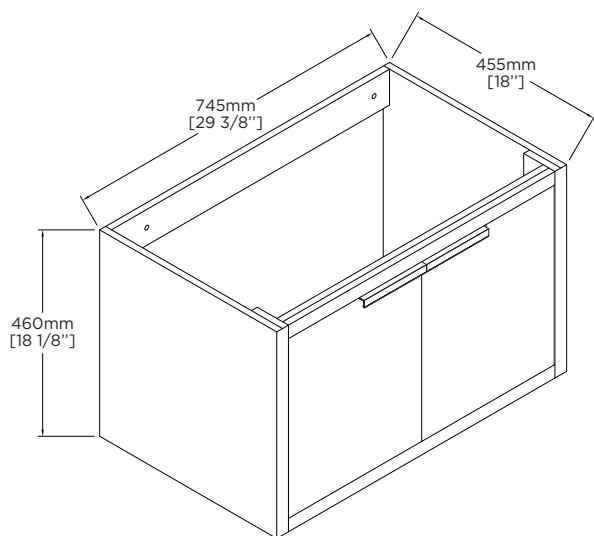

**SPECIFICATIONS / TECHNICAL DATA**

**KINGSFORD  
VANITY COLLECTION**

**WITH DOORS  
30"**

*ATTENTION! Dimensions may vary by up to 3/8". It is highly recommended to pull all dimensions of actual model for installation and measuring purposes.*