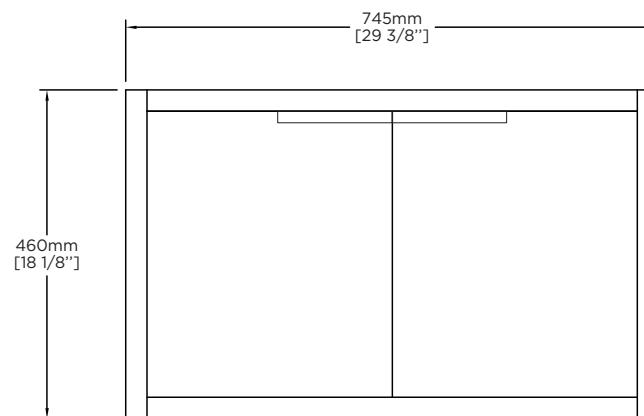

**SPECIFICATIONS / TECHNICAL DATA**

**KINGSFORD  
VANITY COLLECTION**

**WITH DOORS  
30"**

*ATTENTION! Dimensions may vary by up to 3/8". It is highly recommended to pull all dimensions of actual model for installation and measuring purposes.*

**MODEL# K130-DO**