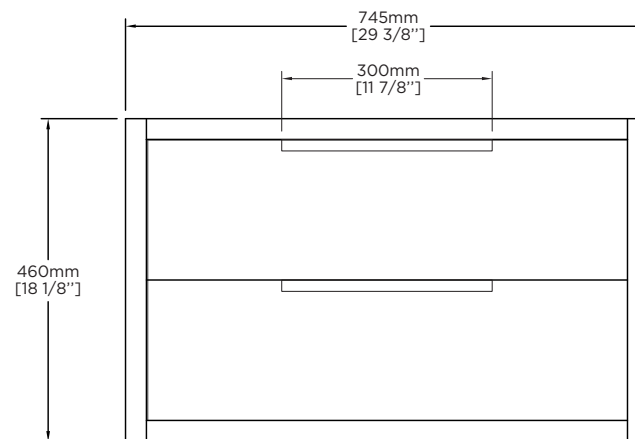

**SPECIFICATIONS / TECHNICAL DATA**

**KINGSFORD  
VANITY COLLECTION**

**WITH DRAWERS  
30"**

**ATTENTION!** Dimensions may vary by up to 3/8". It is highly recommended to pull all dimensions of actual model for installation and measuring purposes.

**MODEL# K130-DR**