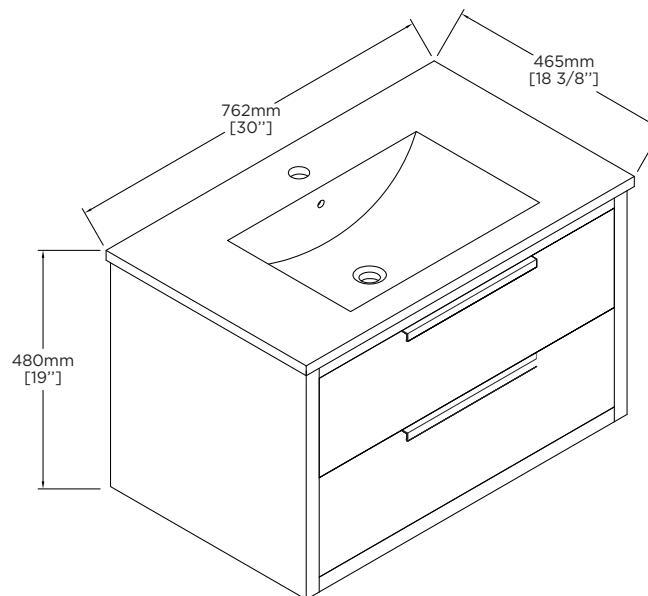

**SPECIFICATIONS / TECHNICAL DATA**

**KINGSFORD  
VANITY COLLECTION**

**WITH DRAWERS  
30"**

**ATTENTION!** Dimensions may vary by up to 3/8". It is highly recommended to pull all dimensions of actual model for installation and measuring purposes.

**MODEL# K130-DR**