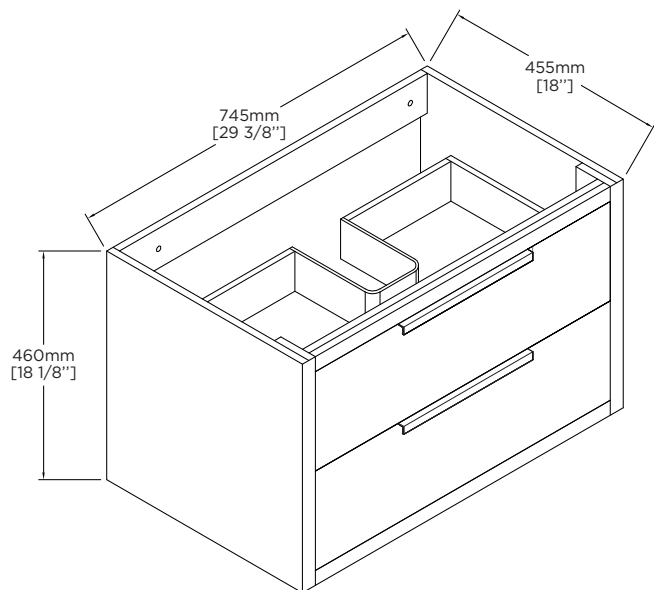

**SPECIFICATIONS / TECHNICAL DATA**

**KINGSFORD  
VANITY COLLECTION**

**WITH DRAWERS  
30"**

**ATTENTION!** Dimensions may vary by up to 3/8". It is highly recommended to pull all dimensions of actual model for installation and measuring purposes.

**MODEL# K130-DR**