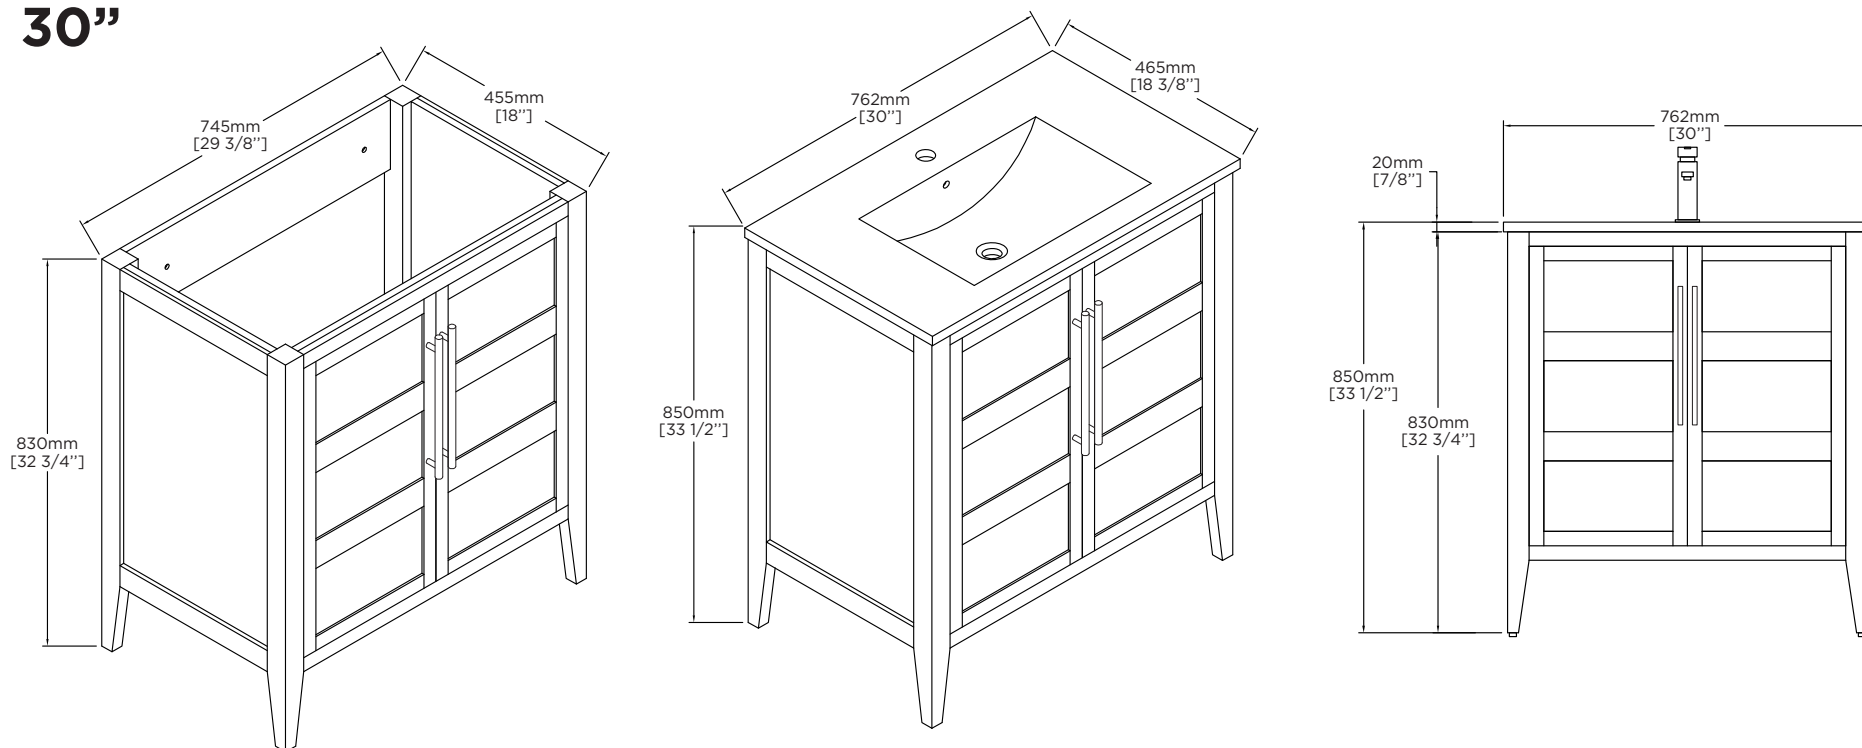

SPECIFICATIONS / TECHNICAL DATA

**LEAFSIDE
VANITY COLLECTION**

30"

10.07.2024

ATTENTION! Dimensions may vary by up to 3/8". It is highly recommended to pull all dimensions of actual model for installation and measuring purposes.

MODEL# LS30