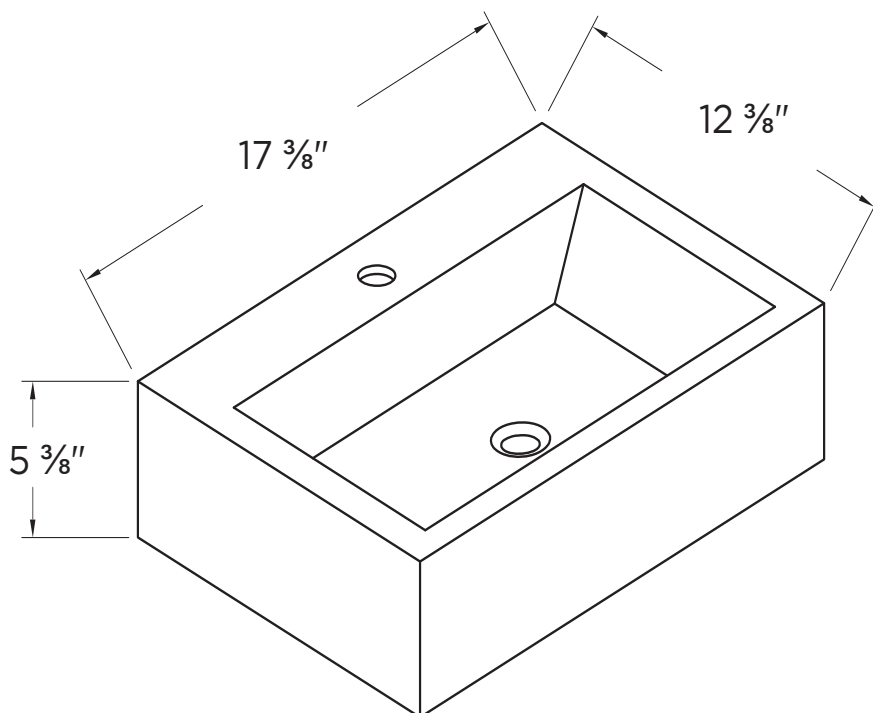

**SPECIFICATIONS / TECHNICAL DATA**

**CONCORDIA  
VANITY COLLECTION**

**18"**

Back View

Top View

01.16.2025

*ATTENTION! Dimensions may vary by up to 3/8". It is highly recommended to pull all dimensions of actual model for installation and measuring purposes.*