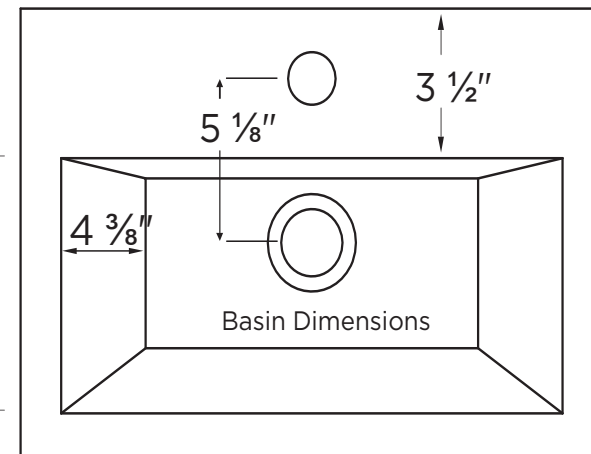

**SPECIFICATIONS / TECHNICAL DATA**

**CONCORDIA  
VANITY COLLECTION**

**18"**

Back View

Top View

01.16.2025

*ATTENTION! Dimensions may vary by up to 3/8". It is highly recommended to pull all dimensions of actual model for installation and measuring purposes.*