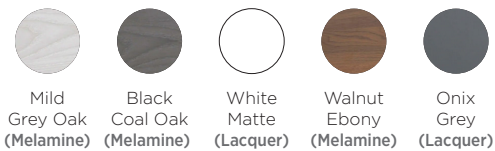

OAKVILLE

VANITY COLLECTION

42"

Specifications:

Oakville vanity 42"
Width: 41 1/4"
Depth: 17 15/16"
Height wall hung: 22 7/16"

Features:

- Sturdy wood construction.
- Spacious dual door cabinet.
- Spot resistant hardware.
- Soft close doors.

Included Parts:

- Vanity 42"
- Installation Hardware.

Separately sold components:

- Sink tops (#VE4218W, #SS42 with #UM1711)
- Pop up drain (#PUB11)
- Faucet (#FAM3)
- Wall Hung Strip (# OKWS)

Materials:

- Vanity is made of Plywood, finished with Melamine or Lacquer (see below samples)

Colors:

Hardware Finish:

WALL HUNG