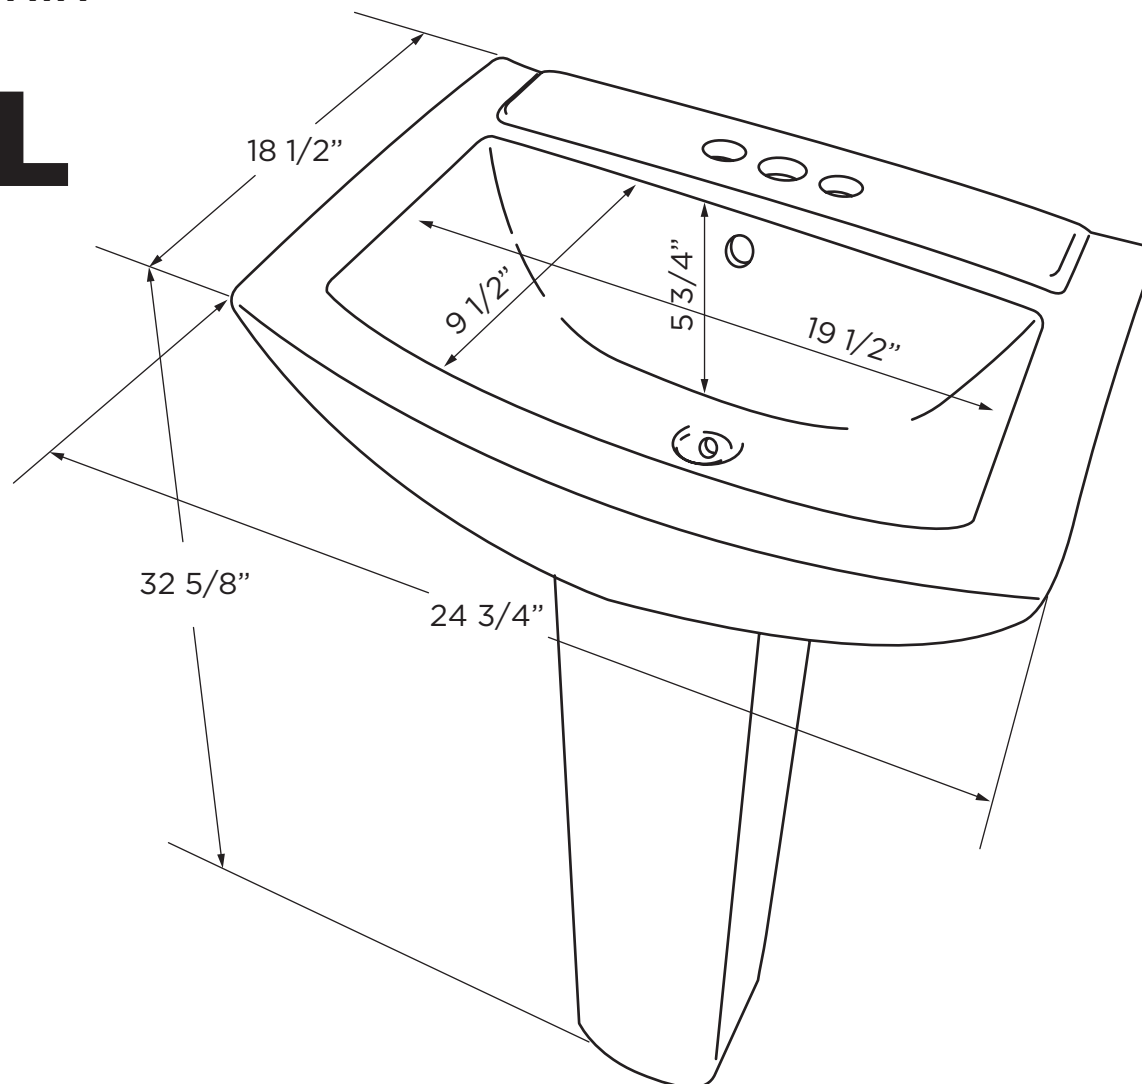

**SPECIFICATIONS / TECHNICAL DATA**

# PEDESTAL CLASSIC

**23"**

*ATTENTION! Dimensions may vary by up to 3/8". It is highly recommended to pull all dimensions of actual model for installation and measuring purposes.*

**MODEL# MI2319W**