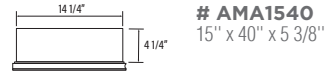

**# AMA3636**

Wall Mounted:  
36" x 36" x 5 3/8"  
Recessed Installation:  
35 1/4" x 35 1/4" x 4 1/4"

**# AMA1524**  
15" x 24" x 5 3/8"

**# AMA1530**  
15" x 30" x 5 3/8"

**# AMA1540**  
15" x 40" x 5 3/8"