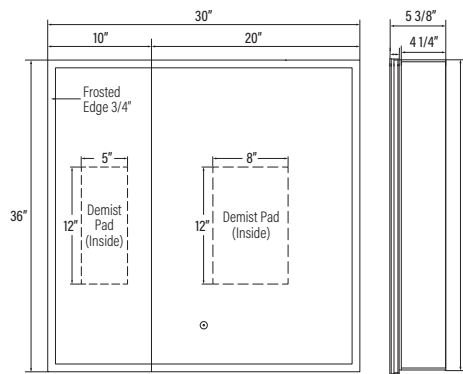

# AME3036
30" x 36" x 5 3/8"