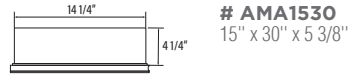

# AMA1530
15" x 30" x 5 3/8"