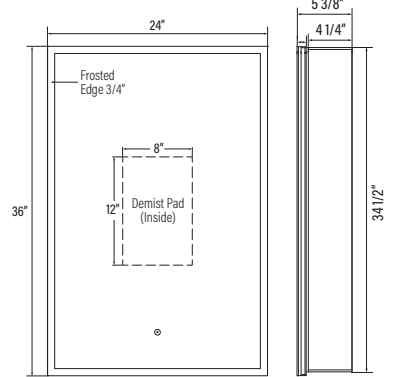

**# AME4230**

Wall Mounted:  
42" x 30" x 5 5/8"  
Recessed Installation:  
41" x 28 1/2" x 4 1/4"

**# AME1530**  
15" x 30" x 5 3/8"

**# AME2030**  
20" x 30" x 5 3/8"

**# AME2430**  
24" x 30" x 5 3/8"

**# AME2436**  
24" x 36" x 5 3/8"