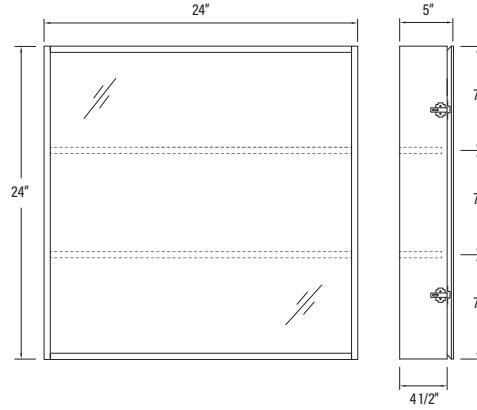

SM2424-2
24" x 24" x 5"