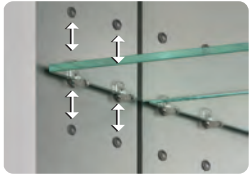

## AURA™ SMART CABINETS FEATURES

• Dimmable Button

• Reinforced Wired

• Power Outlet

• Dimmable Light

• Wireless Charger

• Inside Top Led Light

• Adjustable Shelves  
• 1/4" Tempered glass