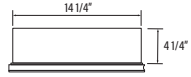

AMB1530
15" x 30" x 5 3/8"