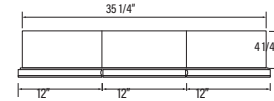

FINE
FIXTURES

AMB2440
20" x 40" x 5 3/8"