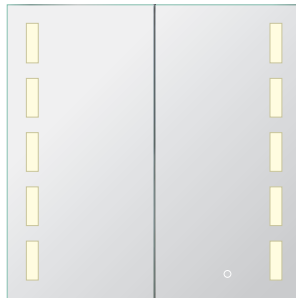

# AMD3030-2

Wall Mounted:
30" x 30" x 5 3/8"
Recessed Installation:
29 1/4" x 29 1/4" x 4 1/4"