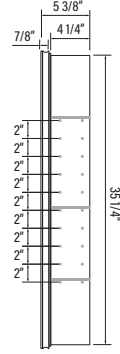

**# AMH2436-R**

Wall Mounted:  
24" x 36" x 5 1/2"  
Recessed Installation:  
23 1/4" x 35 1/4" x 4 1/4"

**# AMH2436-R**  
24" x 36" x 5 1/2"

**# AMH2436-L**  
24" x 36" x 5 1/2"

FINE  
FIXTURES

CLASSY LED Aluminum Medicine Cabinets  
SPECIFICATIONS