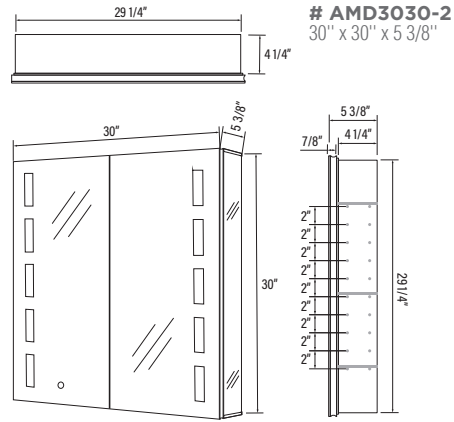

**# AMC2430**

Wall Mounted:  
24" x 30" x 5 3/8"  
Recessed Installation:  
23 1/4" x 29 1/4" x 4 1/4"

**# AMD2430**

Wall Mounted:  
24" x 30" x 5 3/8"  
Recessed Installation:  
23 1/4" x 29 1/4" x 4 1/4"

**# AMD3030-2**

Wall Mounted:  
30" x 30" x 5 3/8"  
Recessed Installation:  
29 1/4" x 29 1/4" x 4 1/4"

FINE  
FIXTURES