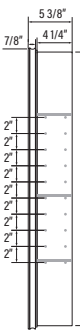

AMB2030
20" x 30" x 5 3/8"