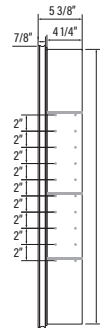

AMB2430
24" x 30" x 5 3/8"