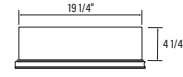

FINE
FIXTURES

AMB2030
20" x 30" x 5 3/8"