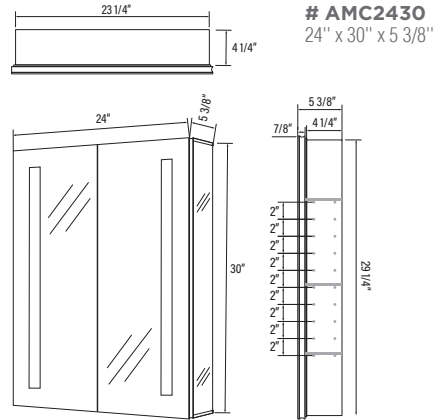

**# AMC2430**

Wall Mounted:  
24" x 30" x 5 3/8"  
Recessed Installation:  
23 1/4" x 29 1/4" x 4 1/4"

**# AMD2430**

Wall Mounted:  
24" x 30" x 5 3/8"  
Recessed Installation:  
23 1/4" x 29 1/4" x 4 1/4"

**# AMD3030-2**

Wall Mounted:  
30" x 30" x 5 3/8"  
Recessed Installation:  
29 1/4" x 29 1/4" x 4 1/4"

FINE  
FIXTURES