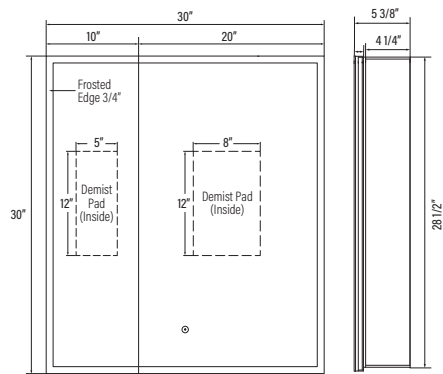

# AME3030
30" x 30" x 5 3/8"