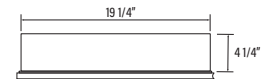

**# AMA3636**

Wall Mounted:  
36" x 36" x 5 3/8"  
Recessed Installation:  
35 1/4" x 35 1/4" x 4 1/4"

**# AMA1524**  
15" x 24" x 5 3/8"

**# AMA1530**  
15" x 30" x 5 3/8"

**# AMA1540**  
15" x 40" x 5 3/8"