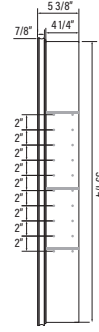

AMB2040
20" x 40" x 5 3/8"