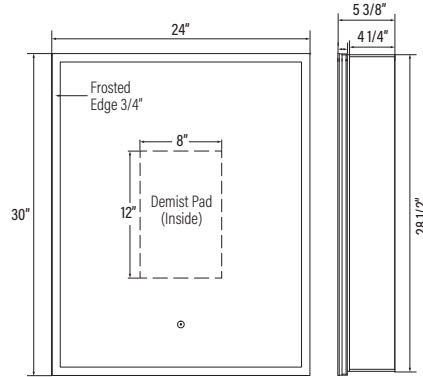

**# AME4230**

Wall Mounted:  
42" x 30" x 5 5/8"  
Recessed Installation:  
41" x 28 1/2" x 4 1/4"

**# AME1530**  
15" x 30" x 5 3/8"

**# AME2030**  
20" x 30" x 5 3/8"

**# AME2430**  
24" x 30" x 5 3/8"

**# AME2436**  
24" x 36" x 5 3/8"