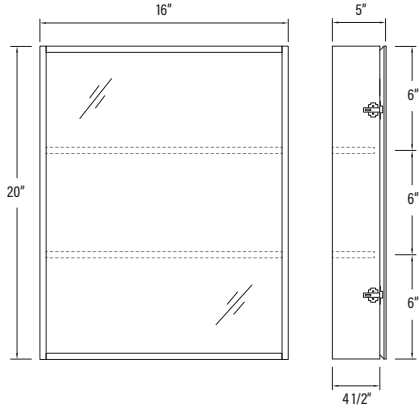

FINE
FIXTURES

STEEL Aluminum Medicine Cabinets
SPECIFICATIONS

SM1620
16" x 20" x 5"