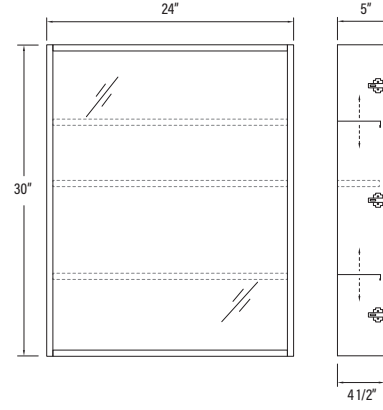

SM2430
24" x 30" x 5"