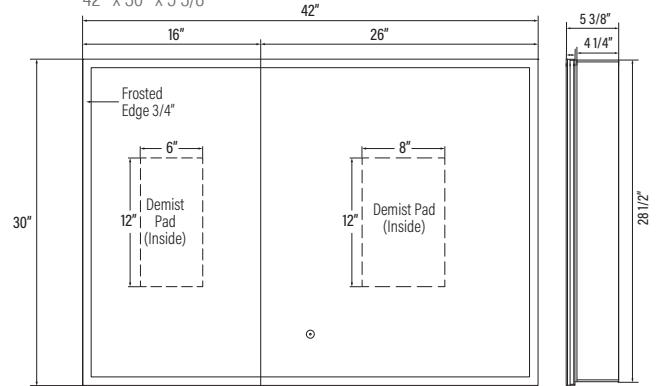

# AME4230
42" x 30" x 5 3/8"