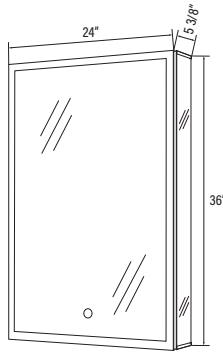

**# AMH2436-R**

Wall Mounted:  
24" x 36" x 5 1/2"  
Recessed Installation:  
23 1/4" x 35 1/4" x 4 1/4"

**# AMH2436-R**  
24" x 36" x 5 1/2"

**# AMH2436-L**  
24" x 36" x 5 1/2"

FINE  
FIXTURES

CLASSY LED Aluminum Medicine Cabinets  
SPECIFICATIONS