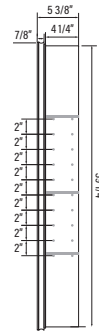

AMB1540
15" x 40" x 5 3/8"