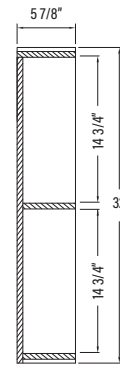

NEW

REFLEX
WOOD CABINET