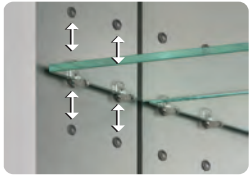

## TOP LED CABINETS FEATURES

- Dimmable Button

- Reinforced Wired

- Inside Top Led Light

- Adjustable Shelves
- 1/4" Tempered glass

- Soft Close Hinges
- 165° Open angle

- Dimmable Light  
6000K