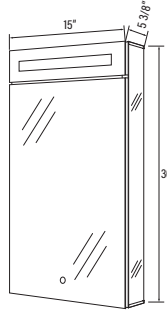

FINE
FIXTURES