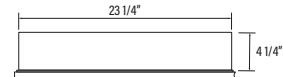

# AMA2040
20" x 40" x 5 3/8"