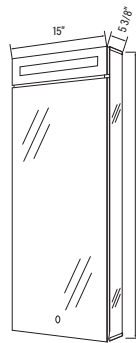

AMB1540
15" x 40" x 5 3/8"