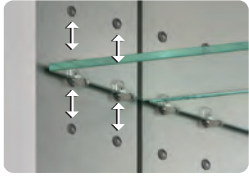

## CLASSIC CABINETS FEATURES

- Adjustable Shelves
- 1/4" Tempered glass

- Soft Close Hinges
- 165° Open angle

The clean mirrored door and adjustable glass shelves provide useful storage without looking bulky. Available in multiple sizes and door options to fit different bathroom layouts.