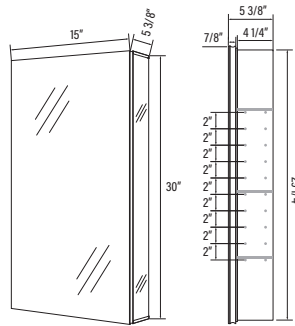

**# AMA3636**

Wall Mounted:  
36" x 36" x 5 3/8"  
Recessed Installation:  
35 1/4" x 35 1/4" x 4 1/4"

**# AMA1524**  
15" x 24" x 5 3/8"

**# AMA1530**  
15" x 30" x 5 3/8"

**# AMA1540**  
15" x 40" x 5 3/8"

**# AMA2024**  
20" x 24" x 5 3/8"

**# AMA2030**  
20" x 30" x 5 3/8"

**# AMA2040**  
20" x 40" x 5 3/8"

**# AMA2424**  
24" x 24" x 5 3/8"

**# AMA2430**  
24" x 30" x 5 3/8"

**# AMA2436-1**  
24" x 36" x 5 3/8"