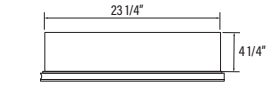

# AMH2436-R
24" x 36" x 5 1/2"