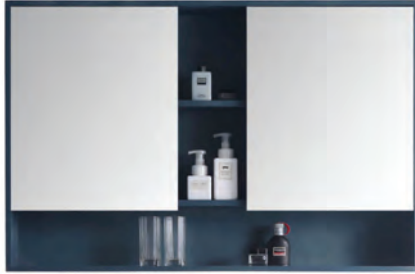

46" x 30"

Width: 45 1/4"
Depth: 5 7/8"
Height: 29 1/2"
3 Shelves.

SHMC48FB
French Blue