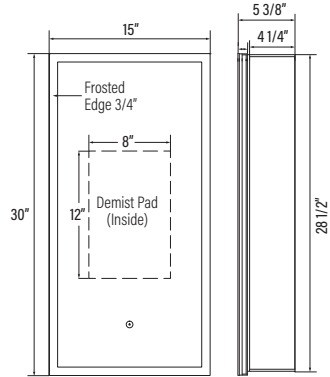

# AME1530
15" x 30" x 5 3/8"