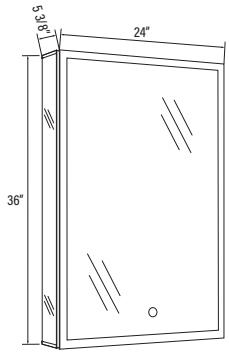

FINE
FIXTURES

CLASSY LED Aluminum Medicine Cabinets
SPECIFICATIONS