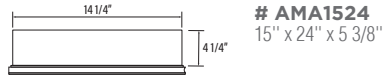

# AMA1524
15" x 24" x 5 3/8"