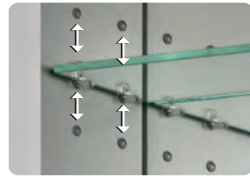

## CLASSY LED CABINETS FEATURES

• Dimmable Button

• Reinforced Wired

• Quick Disconnect

• Inside Top Led Light

• Adjustable Shelves  
• 1/4" Tempered glass

• Soft Close Hinges  
• 165° Open angle

• Dimmable Light