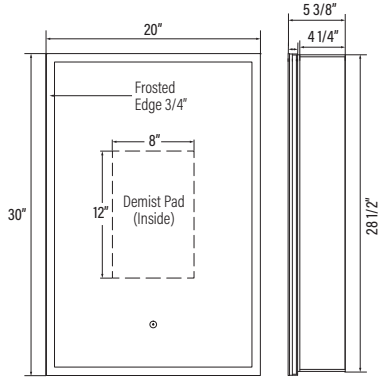

# AME2030
20" x 30" x 5 3/8"