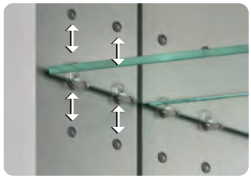

## VERTICAL LEAD CABINETS FEATURES

• Dimmable Button

• Reinforced Wired

• Dimmable Light

• Quick Disconnect

• Adjustable Shelves  
• 1/4" Tempered glass

• Soft Close Hinges  
• 165° Open angle

Built for everyday bathroom use, it offers practical storage with adjustable glass shelves. Available in multiple sizes and door options to fit different bathroom layouts.