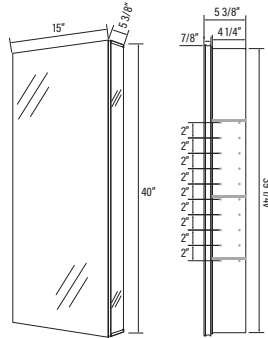

**# AMA3636**

Wall Mounted:  
36" x 36" x 5 3/8"  
Recessed Installation:  
35 1/4" x 35 1/4" x 4 1/4"

**# AMA1524**  
15" x 24" x 5 3/8"

**# AMA1530**  
15" x 30" x 5 3/8"

**# AMA1540**  
15" x 40" x 5 3/8"

**# AMA2024**  
20" x 24" x 5 3/8"

**# AMA2030**  
20" x 30" x 5 3/8"

**# AMA2040**  
20" x 40" x 5 3/8"

**# AMA2424**  
24" x 24" x 5 3/8"

**# AMA2430**  
24" x 30" x 5 3/8"

**# AMA2436-1**  
24" x 36" x 5 3/8"