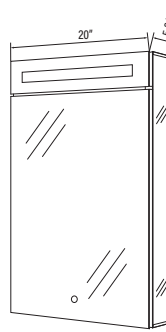

AMB2030
20" x 30" x 5 3/8"