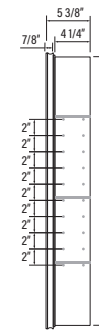

AMB2440
20" x 40" x 5 3/8"