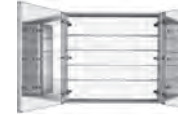

# AMA3630

Wall Mounted:
36" x 30" x 5 3/8"
Recessed Installation:
35 1/4" x 29 1/4" x 4 1/4"