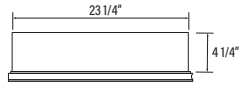

# AMH2436-L
24" x 36" x 5 1/2"