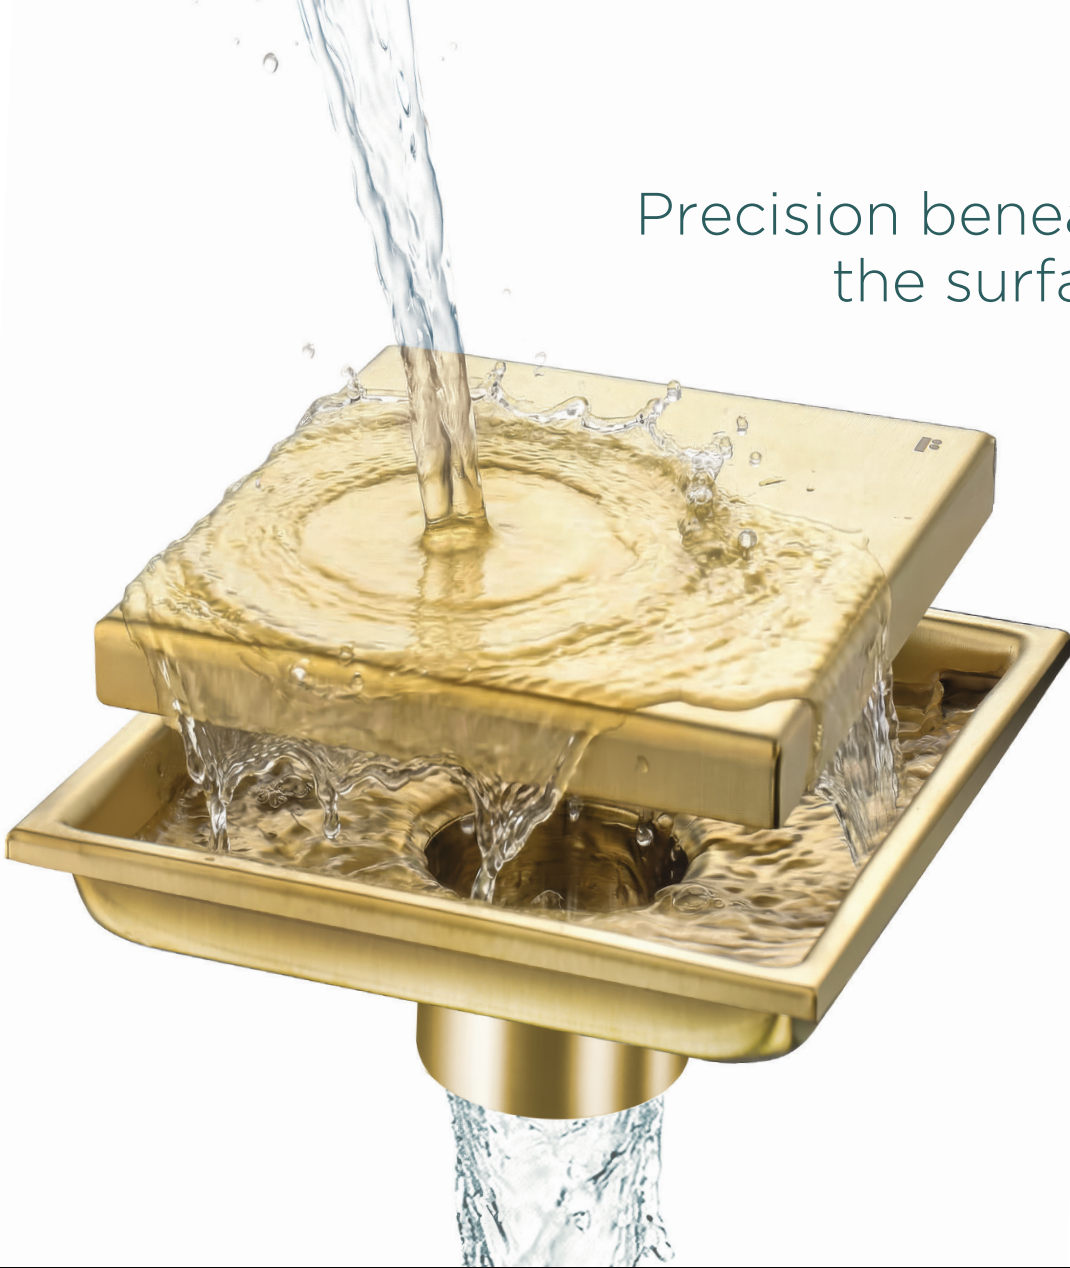

FEATURES

DURABLE SUS 304 STAINLESS STEEL

Corrosion-resistant, strong, and built for long-term use.

2-IN-1 REVERSIBLE COVER

Switch between a clean tile-in look or a sleek flat stainless steel finish.
(Available on DRA, DRC, DRD)

ADJUSTABLE LEGS

From 2.5" to 3.5". Allows precise installation to match floor height.

REMOVABLE HAIR CATCHER

Stainless steel hair strainer prevents clogs and makes cleaning easy.

Precision beneath
the surface